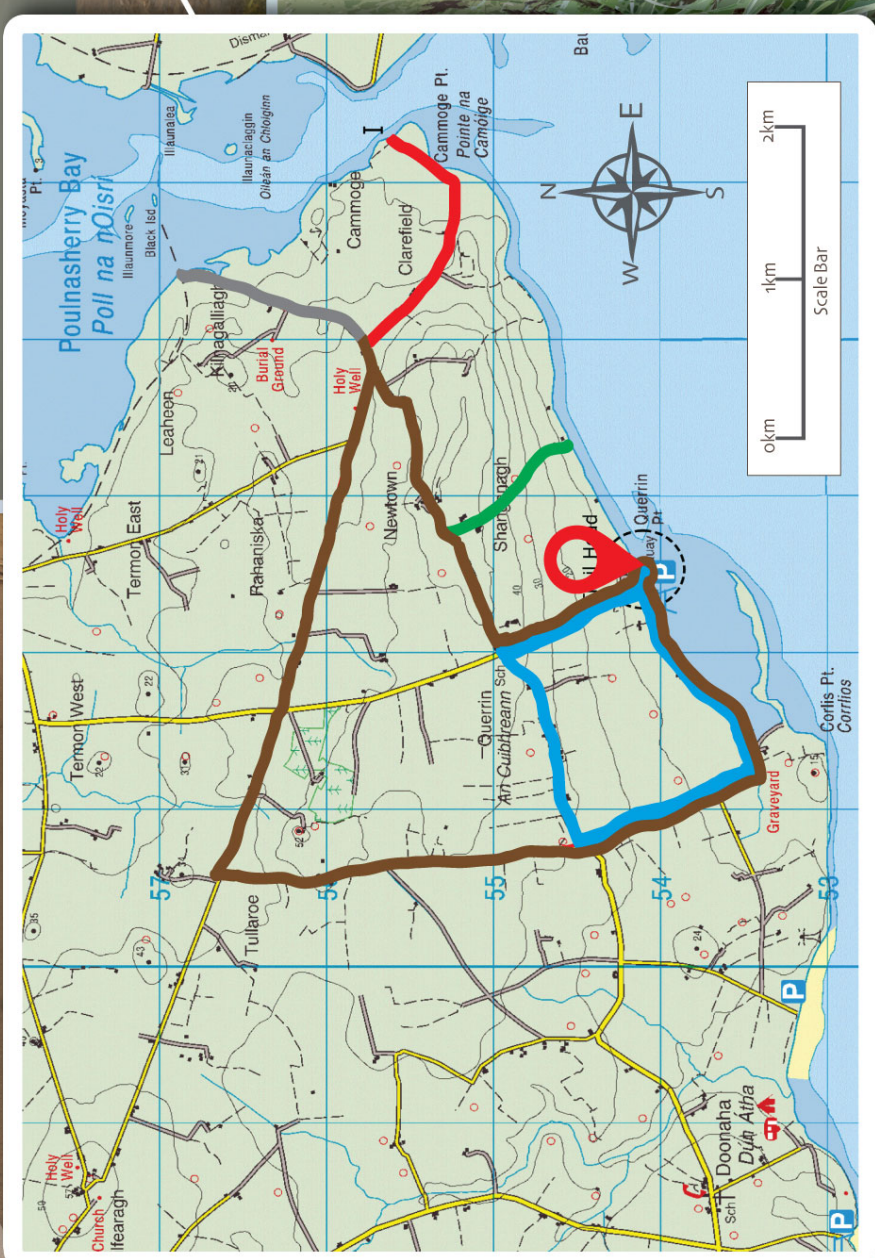

# West Clare Trails

**At a Glance**

**Trail Name:** Querrin Shore Way  
*Sli Cladaich An Cuibhream*

**Trail Waymarking:** Blue

**Distance:** 4.96 km

**Terrain:** Local roads

**Level of Difficulty:** Easy

**Minimum Gear:** Outdoor footwear & rain gear

**At a Glance**

**Trail Name:** Poulasherry Way  
*Sli Poll na nOisri*

**Trail Waymarking:** Brown

**Distance:** 11.1 km

**Terrain:** Local roads

**Level of Difficulty:** Easy-Moderate

**Minimum Gear:** Outdoor footwear & rain gear

**Trail Extensions:**

The Oyster Way/Sli na nOisri: 1.42 km  
The Famine Way/Sli an Ghorta: 1.85 km  
Scattery Island View/Radharc Inis Cathaigh: 900 m

COMHAIRLE CONTAE AN CHLAIR  
CLARE COUNTY COUNCIL

**Fáilte Ireland**  
National Tourism Development Authority