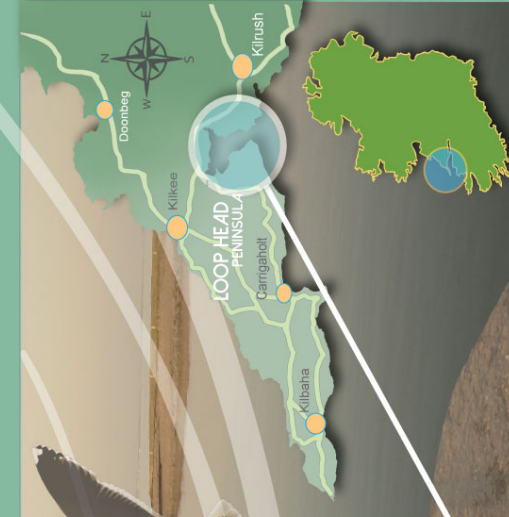

# West Clare Trails

**At a Glance**

**Trail Name:** Querrin Shore Way  
*Sli Cladaich An Cuibhream*

**Trail Waymarking:** Blue

**Distance:** 4.96 km

**Terrain:** Local roads

**Level of Difficulty:** Easy

**Minimum Gear:** Outdoor footwear & rain gear

**At a Glance**

**Trail Name:** Poulasherry Way  
*Sli Poll na nOisri*

**Trail Waymarking:** Brown

**Distance:** 11.1 km

**Terrain:** Local roads

**Level of Difficulty:** Easy-Moderate

**Minimum Gear:** Outdoor footwear & rain gear

**Trail Extensions:**

The Oyster Way/Sli na nOisri: 1.42 km  
The Famine Way/Sli an Ghorta: 1.85 km  
Scattery Island View/Radharc Inis Cathaigh: 900 m

COMHAIRLE CONTAE AN CHLAIR  
CLARE COUNTY COUNCIL

**Fáilte Ireland**  
National Tourism Development Authority