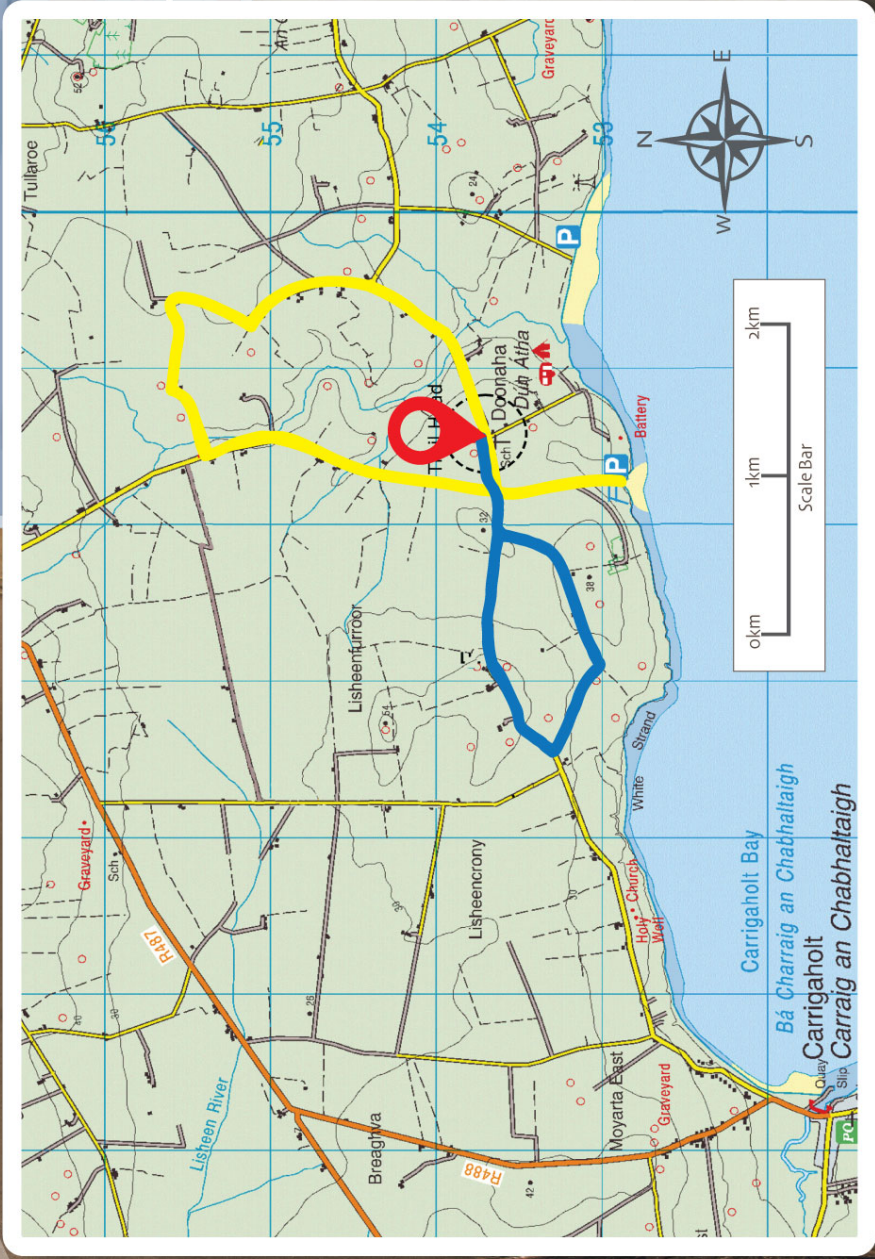

West Clare Trails

At a Glance

Trail Name: O'Curry Way
Sí Uí Comhraidhe

Trail Waymarking: Yellow

Distance: 5.7 km

Terrain: Local roads

Level of Difficulty: Easy-Moderate

Minimum Gear: Outdoor footwear & rain gear

At a Glance

Trail Name: Lonely Road
An Bóthar Uaigneach

Trail Waymarking: Blue

Distance: 4.5 km

Terrain: Local roads

Level of Difficulty: Easy

Minimum Gear: Outdoor footwear & rain gear

COMHAIRLE CONTAE AN CHLÁIR
CLARE COUNTY COUNCIL