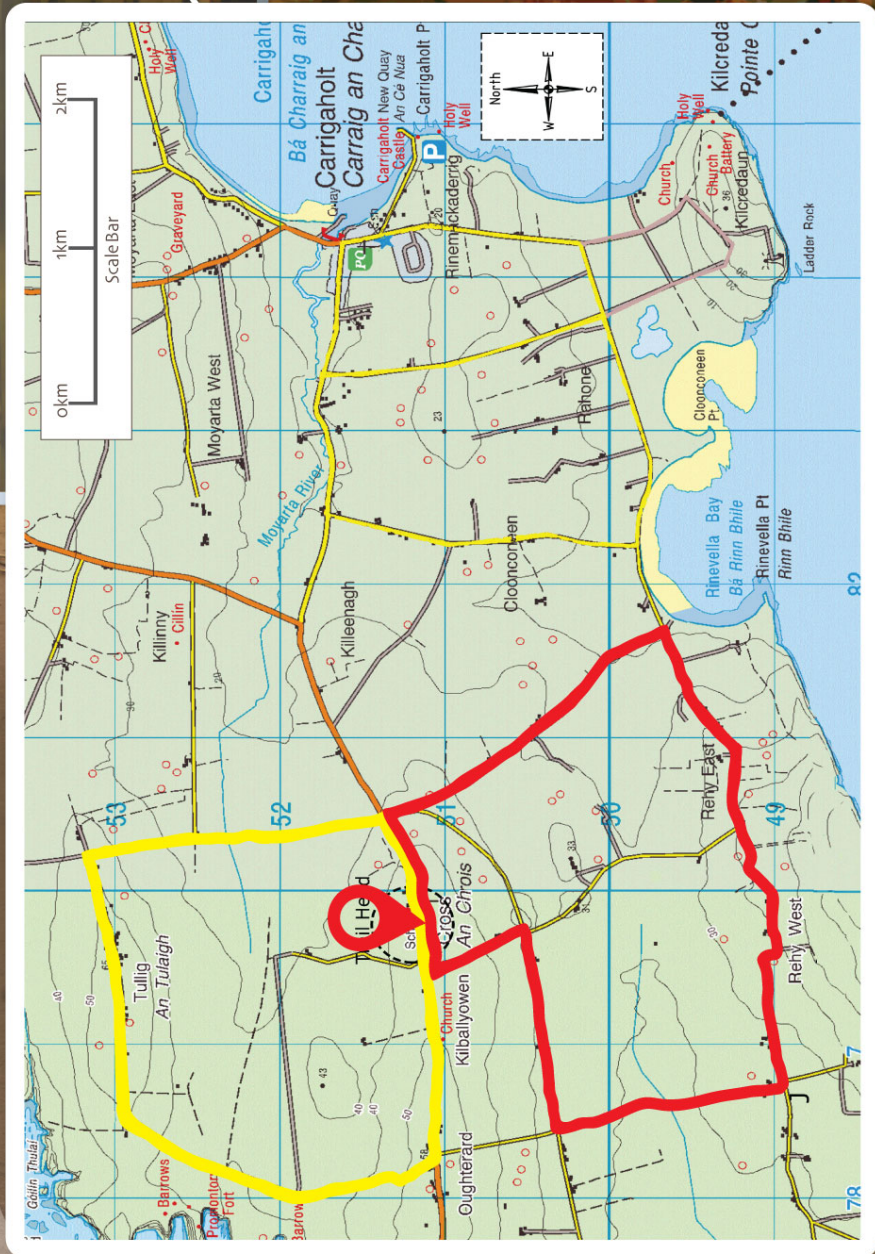

West Clare Trails

At a Glance

Trail Name: Tullig Goleen View
Radharc Tulaigh An Góilin

Trail Waymarking: Yellow

Distance: 7.89 km

Terrain: Local roads

Level of Difficulty: Easy-Moderate

Minimum Gear: Outdoor footwear & Rain gear

At a Glance

Trail Name: Rehy View
Radharc Réithe

Trail Waymarking: Red

Distance: 9.93 km

Terrain: Local roads

Level of Difficulty: Easy

Minimum Gear: Outdoor footwear & Rain gear

COMHAIRLE CONTAE AN CHLAIR
CLARE COUNTY COUNCIL