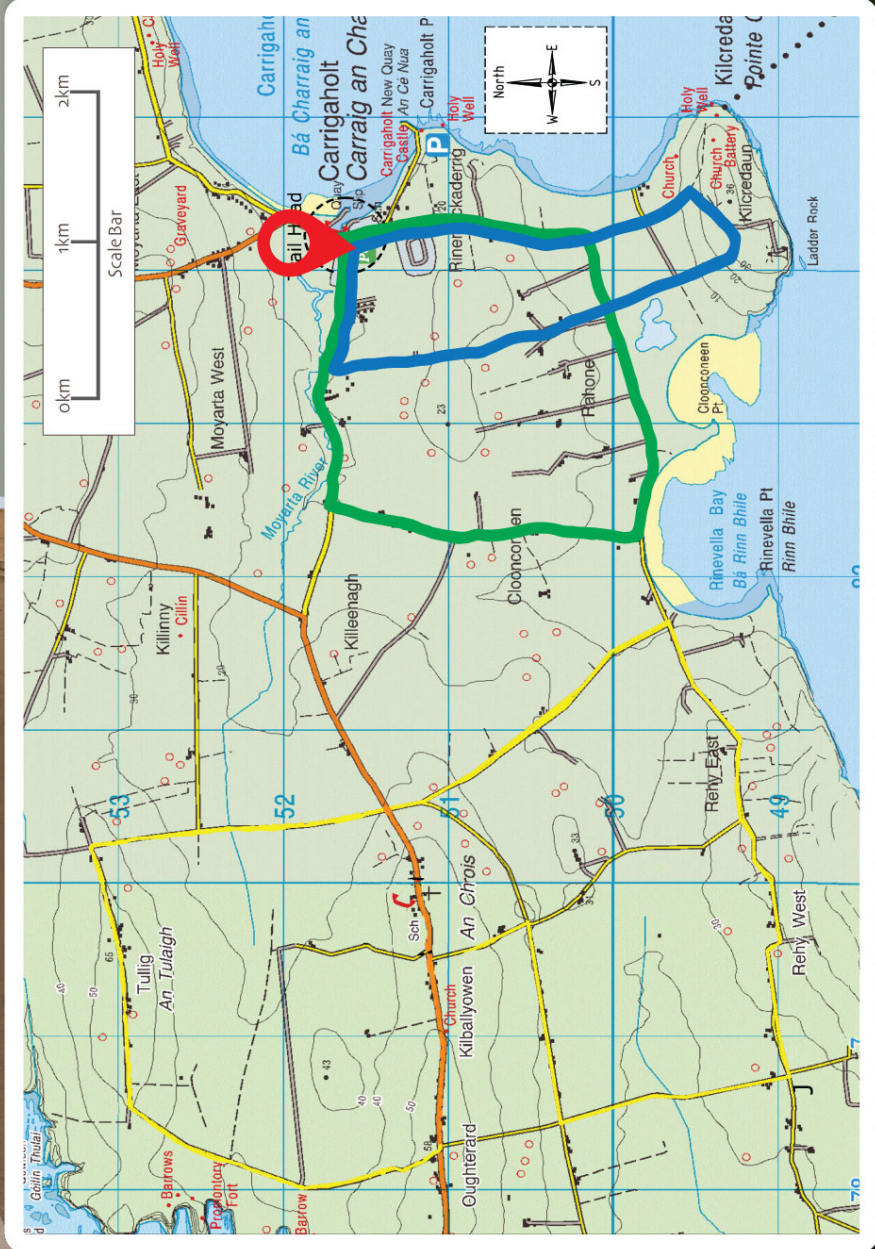

West Clare Trails

At a Glance

The Meadow of the Rabbits
Cloonconeen
 Green
 7.25 km
 Local roads
 Easy
 Outdoor footwear & rain gear

At a Glance

Kilcredaun Heights
Ard Kilcredaun
 Blue
 6.23 km
 Local roads
 Easy-Moderate
 Outdoor footwear & rain gear